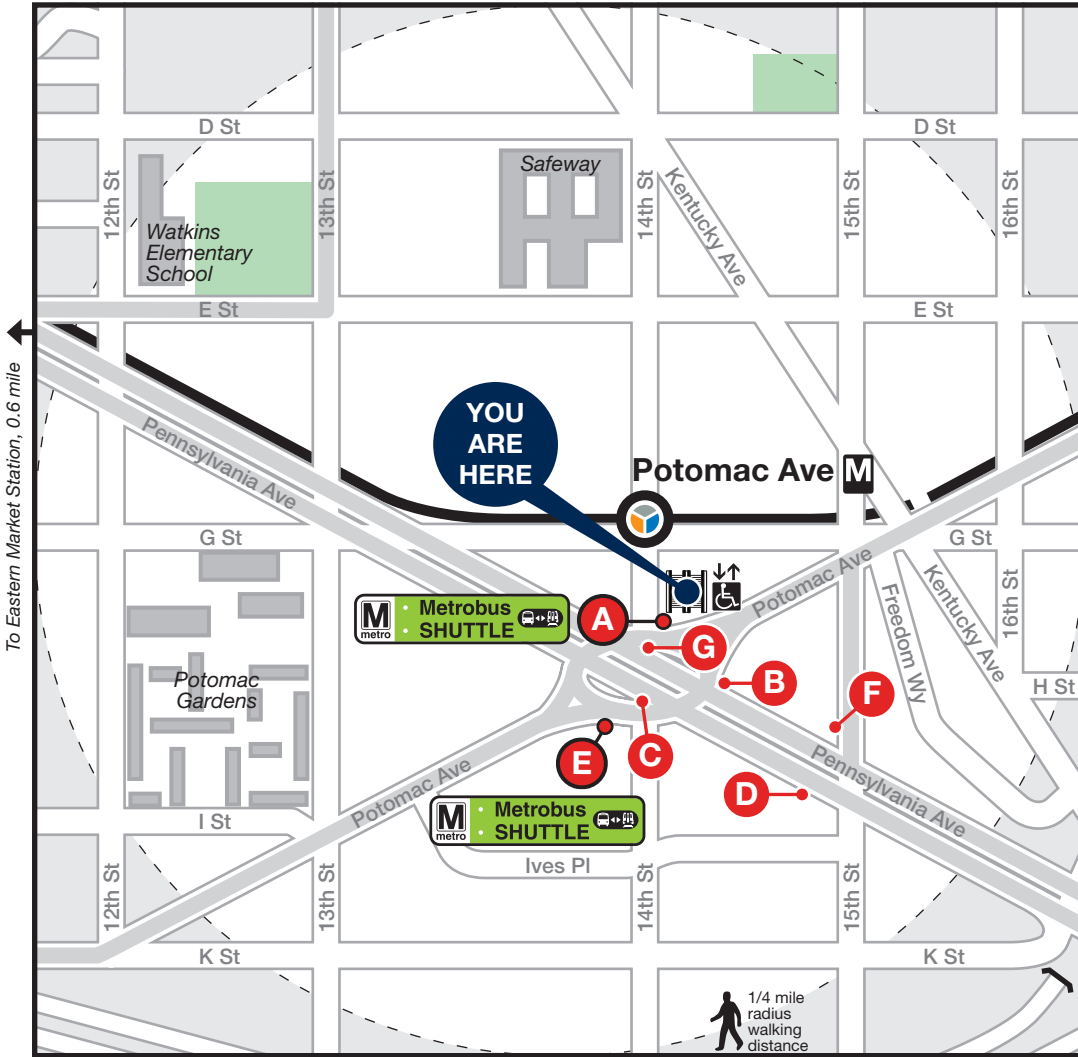

Station Vicinity Map Potomac Ave

LEGEND

A Bus Stop (on the street) **A** Bus Bay (at the station)

The lettered discs on this map will help you locate the bus stop or bay near this station. Be advised the letters are not displayed on the street bus stops.

- Elevator
- Escalator
- Bus Route
- Metrorail Station and line

25.061.EVAC-0622

A E M Metrobus SHUTTLE

In the event of an emergency, this bus stop will also be served by shuttle buses.

Approximate Walking Distance to the next Metro Station from this exit

	Distance	Time
Eastern Market	0.6 mile	12 mins

Turn right on Potomac Ave, bear right on Pennsylvania Ave and continue to 8th St.

Frequent service is available on selected lines. Look for the *Frequent Service* icon.
 Buses run frequently every day between 7:00am and 9:00pm. Less frequent service runs at early morning and late night times.

BUS SERVICE AND BOARDING LOCATIONS

Route	Destination	Board at
METROBUS FREQUENT SERVICE		
32 36	Pennsylvania Ave & Minnesota Ave SE	C D
32 36	Potomac Park	G
32	Southern Ave M	C D
36	Naylor Rd M	C D
B2	Anacostia M	C D
B2	Mount Rainier	B